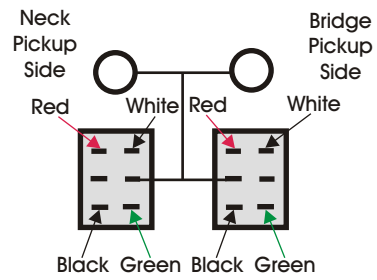

Mini Toggle Switches:

Models: Paul's Guitar, Signature Limited