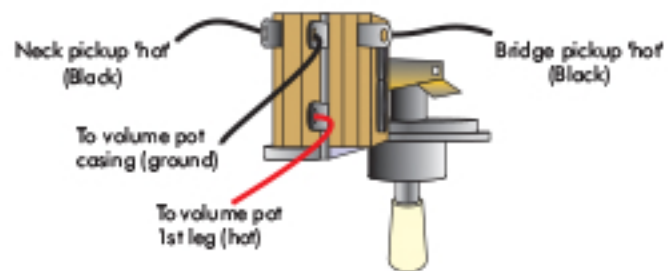

Push-pull tone pot:

3-way pickup selector switch:

Models: CE