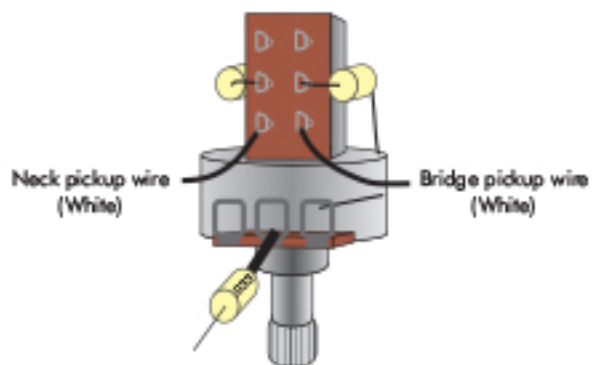

Push-pull tone pot:

3-way pickup selector switch:

Models: CE