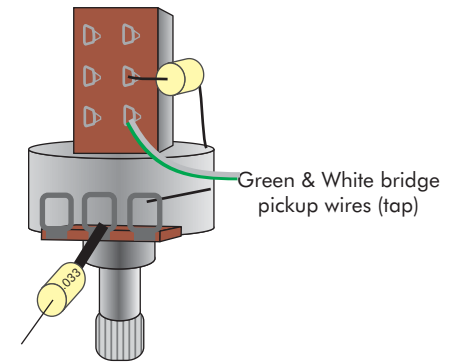

Push-pull tone pot:

Models: S2 Vela