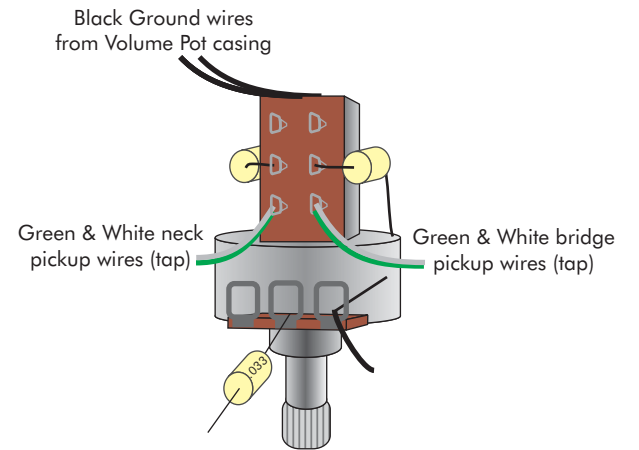

Push-pull tone pot:

Models: S2 CU 22, CU 24, STD 22, STD 24,
Mira and Starla