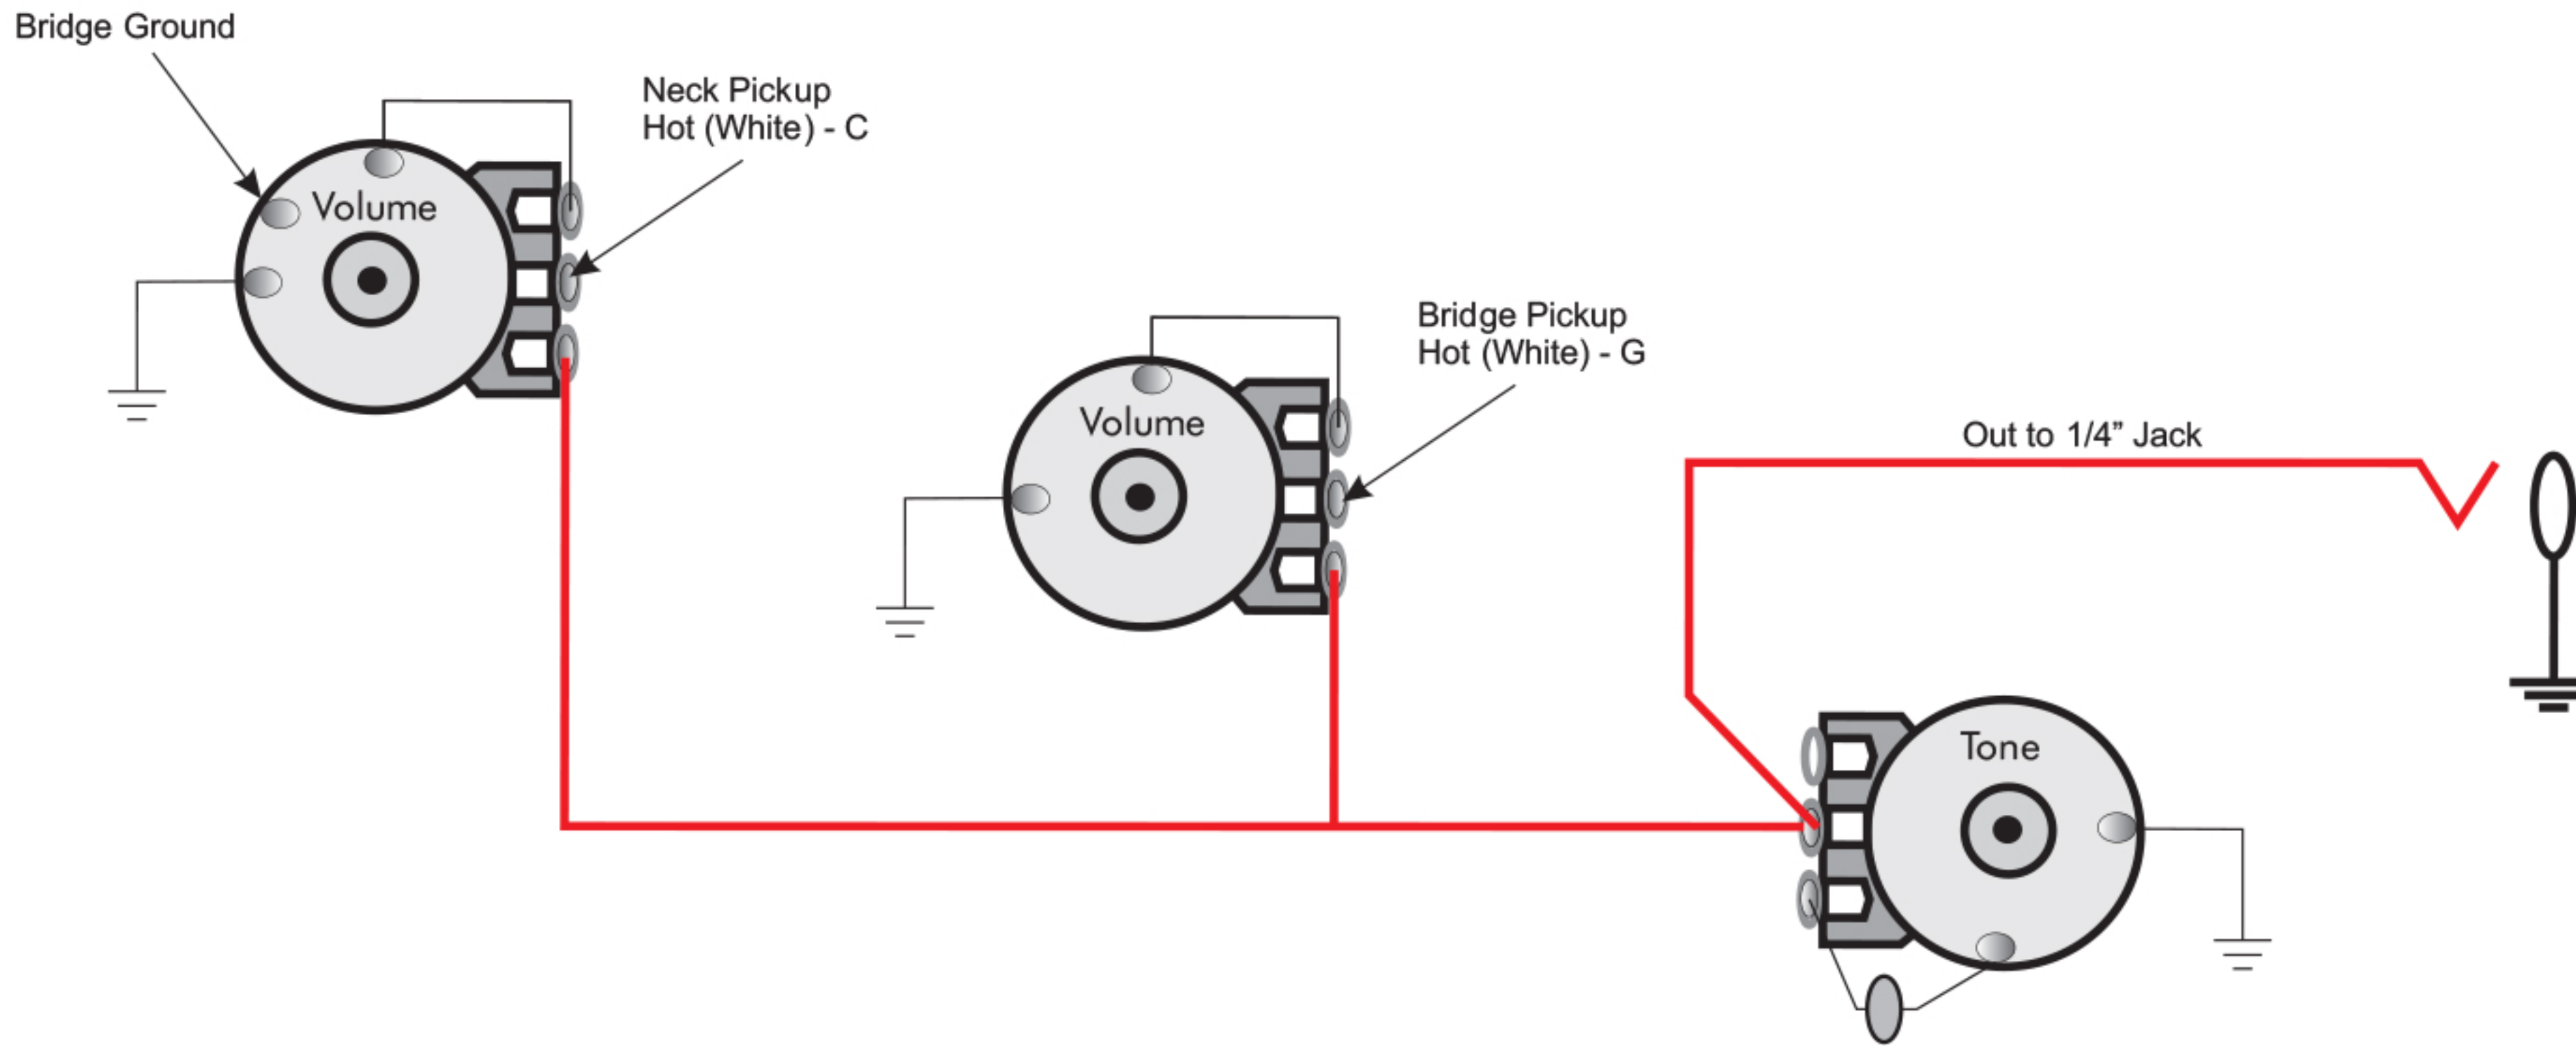

Neck Pickup Wires: Bridge Pickup Wires:
 C - White - Hot G - White - Hot
 D - Black - Ground H - Black - Ground

Operating Instructions

Volume Pots:
 Neck Volume Pot - Treble Pickup
 Neck and Bridge Vol Pots - Treble and Bass Humbucking Pickups
 Bridge Volume Pot - Bass Pickup

Models: SE Kestrel Bass, SE Kingfisher Bass